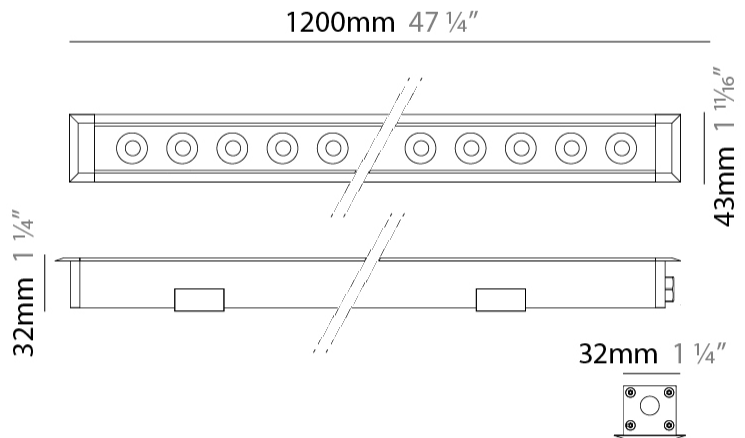

GENERAL

Series: Mini Corniche
Brand: Platek
Division: Exterior
Mounting Type: Recessed
Mounting Location: In-Ground
Subcategory: Walk Over

PHYSICAL

Shape: Rectangle
Length (mm): 1220
Length (in): 48 1/2
Width (mm): 43
Width (in): 1 5/8
Height (mm): 32
Height (in): 1 1/4
Light Distribution: Uplight
Screws: A4 stainless steel
Diffuser: Clear tempered glass
Gasket: Gore-Tex valve to prevent condensation
Fixture Finish: [BLK / WHI / GRY / COR / ANT / BRZ](#)
Fixture Material: Extruded Aluminum

ELECTRICAL

Lamp Type: LED
Input Wattage (W): 24 (Dif) / 26 (Asy) / 46
Total Output Wattage (W): 21 (Dif) / 22 (Asy) / 40
Driver Included: No
Driver Location: Remote
Driver Type: Constant voltage - 120 / 277Vac
Driver Class: Class 2
Input Voltage (V): 120 - 277
Output Voltage (V): 24
Upon Request: (Not included - see components [IP65 or higher enclosure to be supplied by others]) 0-10Vdc dimming / Phase dimming / Non-dimming 120/277Vac

LED

Number of LEDs: 36
Color Temperature (°K): [3000 / 4000](#)
Max. Delivered Lumen (lm): 3000 / 3120
Nominal Lumen (lm): 5040 / 5220
CRI: >80 CRI
Lamp Life (hrs): 60000

OPTICAL

Optic°: [13 / 26 / 40 / ASY / DIF / ELL](#) ; [RGBW 26 / 40 / ELL](#)

RATINGS AND CERTIFICATIONS

Certified By: Certified for North American Standards
IP rating: IP67
IK Rating: IK07
Bug Rating: B0 U5 G0
Upon Request: Higher Maximum Ambient Temperature