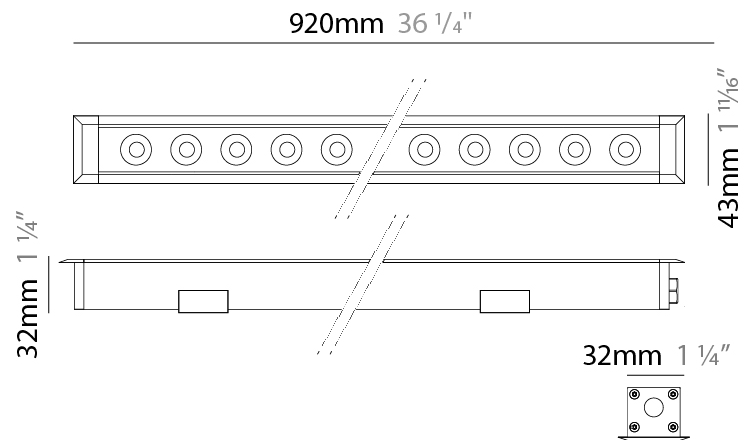

GENERAL

Series: Mini Corniche
Brand: Platek
Division: Exterior
Mounting Type: Recessed
Mounting Location: In-Ground
Subcategory: Walk Over

PHYSICAL

Shape: Rectangle
Length (mm): 920
Length (in): 36 1/4
Width (mm): 43
Width (in): 1 5/8
Height (mm): 32
Height (in): 1 1/2
Light Distribution: Uplight
Weight (kg): 1.6
Weight (lbs): 3.5
Screws: A4 stainless steel
Diffuser: Clear tempered glass
Gasket: Gore-Tex valve to prevent condensation inside the fitting.
Fixture Finish: [BLK](#) / [WHI](#) / [GRY](#) / [COR](#) / [ANT](#) / [BRZ](#)
Fixture Material: Extruded Aluminum

ELECTRICAL

Lamp Type: LED
Input Wattage (W): 32 / 17.5 (Dif) / 19.5 (Asy)
Total Output Wattage (W): 29 / 15.5 (Dif) / 17 (Asy)
Dimming: Non-Dimming / Phase Dimming (120Vac only) / 0-10V Dimming
Driver Included: No
Driver Location: Remote
Driver Type: Constant Voltage - 120 / 277Vac
Driver Class: Class 2
Input Voltage (V): 120 - 277
Output Voltage (V): 24

LED

Number of LEDs: 27
Color Temperature (°K): [3000](#) / [4000](#)
Max. Delivered Lumen (lm): 1940 - 2320 / 2020 - 2415
CRI: >80 CRI
Lamp Life (hrs): 60000

OPTICAL

Optic°: [13](#) / [26](#) / [40](#) / [ELL (29W)](#) - [DIF (15.5W)](#) / [ASY (17W)](#)

RATINGS AND CERTIFICATIONS

Certified By: Certified for North American Standards
IP rating: IP65
IK Rating: IK07
Bug Rating: B0 U5 G0
Upon Request: Higher Maximum Ambient Temperature