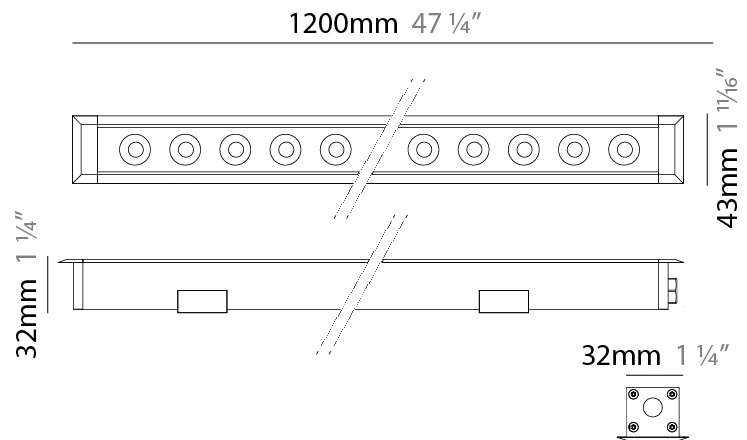

MINI CORNICHE RECESSED

E91639-

base number   Finish Options   Lens Options

1. To build a product code in our configurator select the specify button on the base model # product page
2. To build a manual product code on this datasheet choose from the options listed below in blue font and add the suffix to the base model #

GENERAL

Series: Mini Corniche
Brand: Platek
Division: Exterior
Mounting Type: Recessed
Mounting Location: In-Ground
Subcategory: Walk Over

PHYSICAL

Shape: Rectangle
Length (mm): 1220
Length (in): 48 1/2
Width (mm): 43
Width (in): 1 5/8
Height (mm): 32
Height (in): 1 1/2
Light Distribution: Uplight
Screws: A4 stainless steel
Diffuser: Clear tempered glass
Gasket: Gore-Tex valve to prevent condensation
Fixture Finish: [BLK / WHI / GRY / COR / ANT / BRZ](#)
Fixture Material: Extruded Aluminum

ELECTRICAL

Lamp Type: LED
Total Output Wattage (W): 46
Dimming: Bluetooth technology or DMX
Control Gear: DMX
Driver Included: No
Driver Location: Remote
Driver Type: Constant Current - Universal
Driver Class: Class 2
Input Voltage (V): 120 - 277
Constant Current (MA): 500

LED

Number of LEDs: 32
Color Temperature (°K): RGBW
CRI: >80 CRI
Lamp Life (hrs): 60000
Special LEDs offerings: RGBW

OPTICAL

Optic°: [26 / 47 / ELL](#)

RATINGS AND CERTIFICATIONS

Certified By: Certified for North American Standards
IP rating: IP67
IK Rating: IK07
Bug Rating: B1 U0 G0
Upon Request: Higher Maximum Ambient Temperature